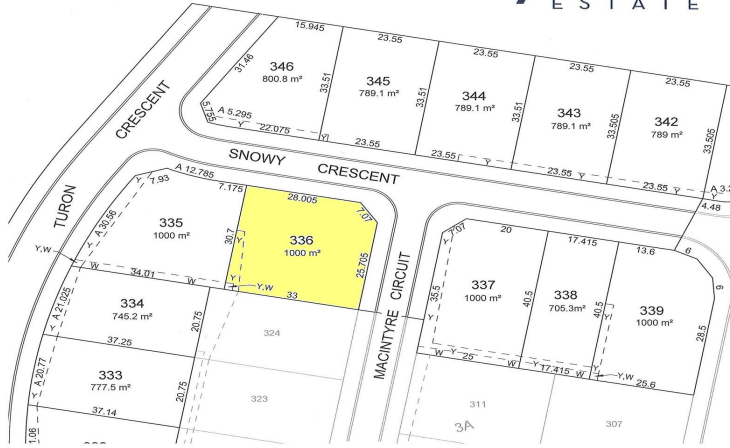

**Lot 336 Snowy Cres, Dubbo, NSW 2830**

**Sold - \$222,000**

Residential Land

**Dual Occupancy Block**

Large 1,000 square metre block Build a duplex or detached dwellings Colourbond boundary fence included  
Access from Snowy Crs & Macintyre Cct Popular up and coming estate Low number of dual occupancy lots Be  
surrounded by quality real estate Enquire with Matt Hansen today!